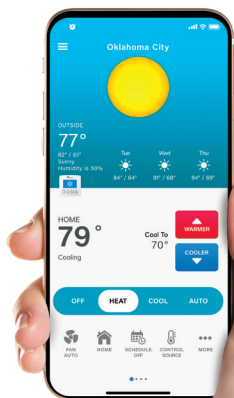

CLIMATEMASTER CM300 THERMOSTAT

3.2" w x 3.2" h x 0.9" d

RESIDENTIAL
Digital Thermostat
AVB32V02R

Features

Wi-Fi Built In - Free mobile apps available

Gas Electric or Heat Pump

3 Heat, 2 Cool Multistage

7-Day Programmable

- Large easy to read display
- Night time control of display backlight
- Bi-color LED indicates a heating or cooling demand
- Fahrenheit or Celsius display
- Set point limiting
- Dry contact input
- Compatible with condensate overflow warning systems – lockout compressor with message on the display
- Keypad lock
- Title 24 compliant
- Open ADR 2.0b certified with Skyport
- Capable of being monitored by third party software
- Configurator app for easy set up

SIMPLY CONNECTED ANYTIME ANYWHERE

Monitor & Control
your thermostat from
anywhere using an
iPhone, iPad, or
Android device

works with
amazon alexa

works with the
Google Assistant

Accessories

ACC-EMIN-S – Wall plate-Small (4.62" w x 4.81" h)

- Name & location of the thermostat
- Current weather & forecast
- Change heat & cool setpoints
- Change thermostat modes
- View equipment status: heating, cooling, off – including lockouts

Set “Home” or “Away” at the Touch of a Button