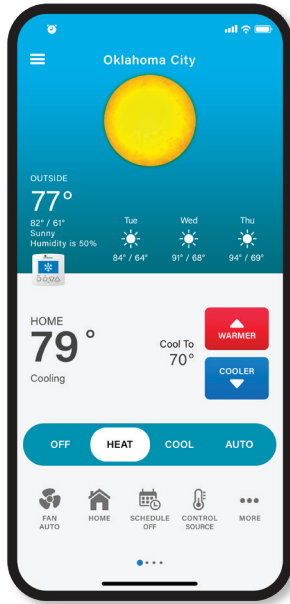

CLIMATEMASTER CM300 THERMOSTAT

3.2" w x 3.2" h x 0.9" d

RESIDENTIAL
Digital Thermostat
AVB32V02R

Features

Wi-Fi Built In - Free mobile apps available

Gas Electric or Heat Pump

3 Heat, 2 Cool Multistage

7-Day Programmable

- Large easy to read display
- Night time control of display backlight
- Bi-color LED indicates a heating or cooling demand
- Fahrenheit or Celsius display
- Set point limiting
- Dry contact input
- Compatible with condensate overflow warning systems – lockout compressor with message on the display
- Keypad lock
- Title 24 compliant
- Open ADR 2.0b certified with Skyport
- Capable of being monitored by third party software
- Configurator app for easy set up

SIMPLY CONNECTED ANYTIME ANYWHERE

Monitor & Control
your thermostat from
anywhere using an
iPhone, iPad, or
Android device

works with
amazon alexa

works with the
Google Assistant

Accessories

ACC-EMIN-S – Wall plate-Small (4.62" w x 4.81" h)

ACC-EMIN-M – Wall plate-Medium (7.0" w x 4.25" h)

ACC-EMIN-L – Wall plate-Large (6.25" w x 6.17" h)

With our FREE app, access all these features remotely from your mobile device

Monitor & Control Thermostat Information