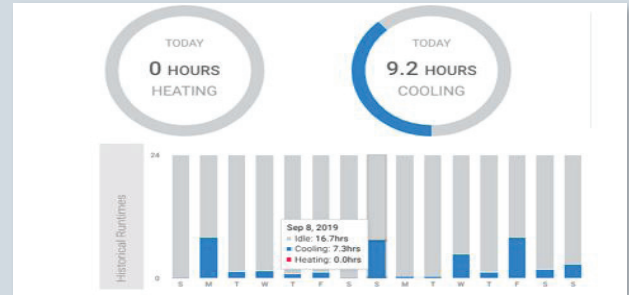

- Name & location of the thermostat
- Current weather & forecast
- Change heat & cool setpoints
- Change thermostat modes
- View equipment status: heating, cooling, off – including lockouts

Set “Home” or “Away” at the Touch of a Button

Enable or Disable the Time Period Schedule

View Thermostat Alerts

- Supply air temperature
- Time for service
- Air filter replacement

View Current System Temperatures with High & Low Values for the Day

- Indoor temperature
- Outdoor temperature
- Remote temperature*
- Supply air temperature*

* Remote sensor required for this feature

FREE additional features available from the website

View Daily and Weekly Runtime Graphs

Advanced Configuration

- Stage deadbands
- Stages of cooling & heating
- Hum/dehum setpoints
- Readout in degrees F or C
- Display brightness
- Night dimmer
- Send updates to multiple thermostats at the same time