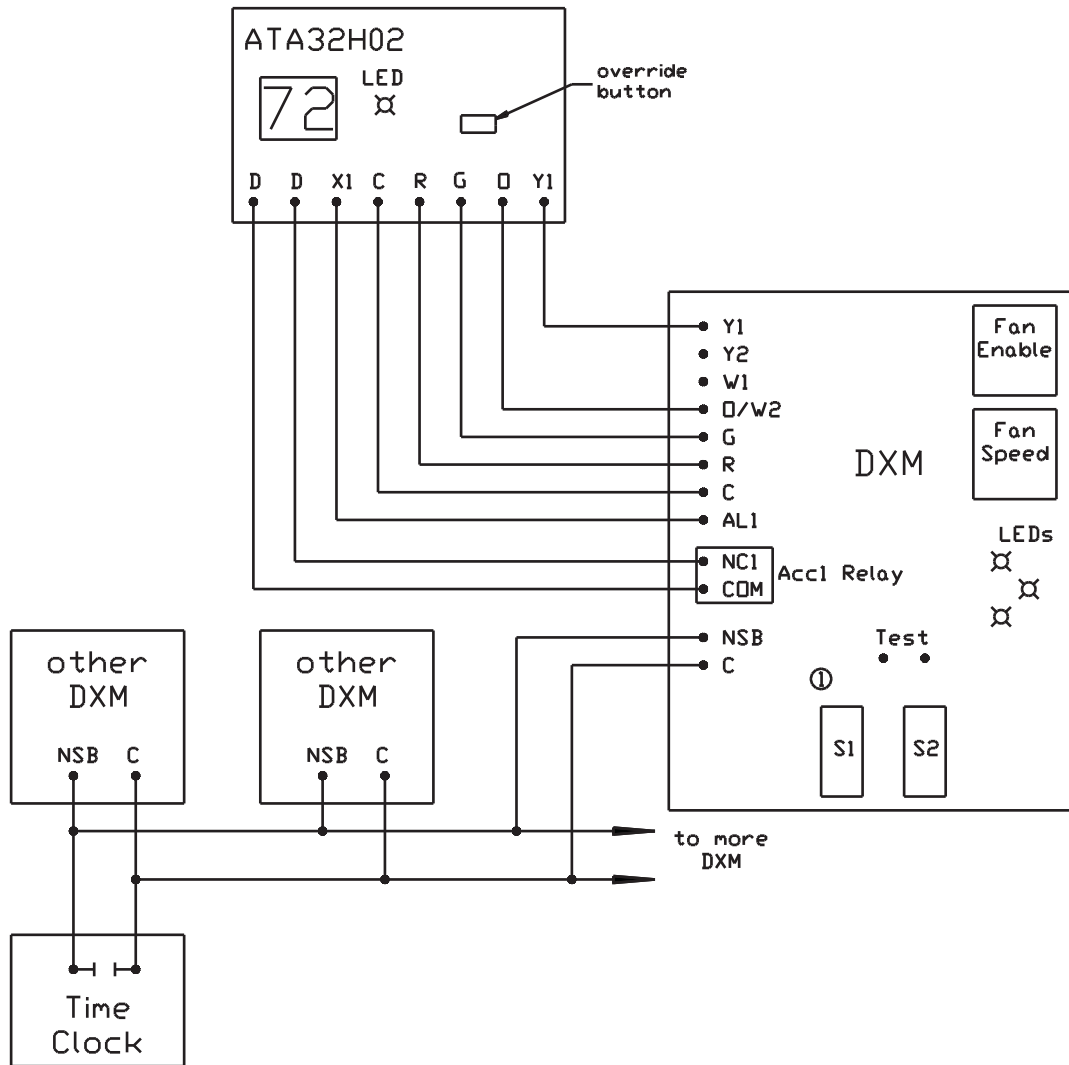

DXM-Night Setback With Override

DXM-Night Setback With Override

Notes

1) Dips 2.1=off, 2.2=on, 2.3=on for NSB operation.