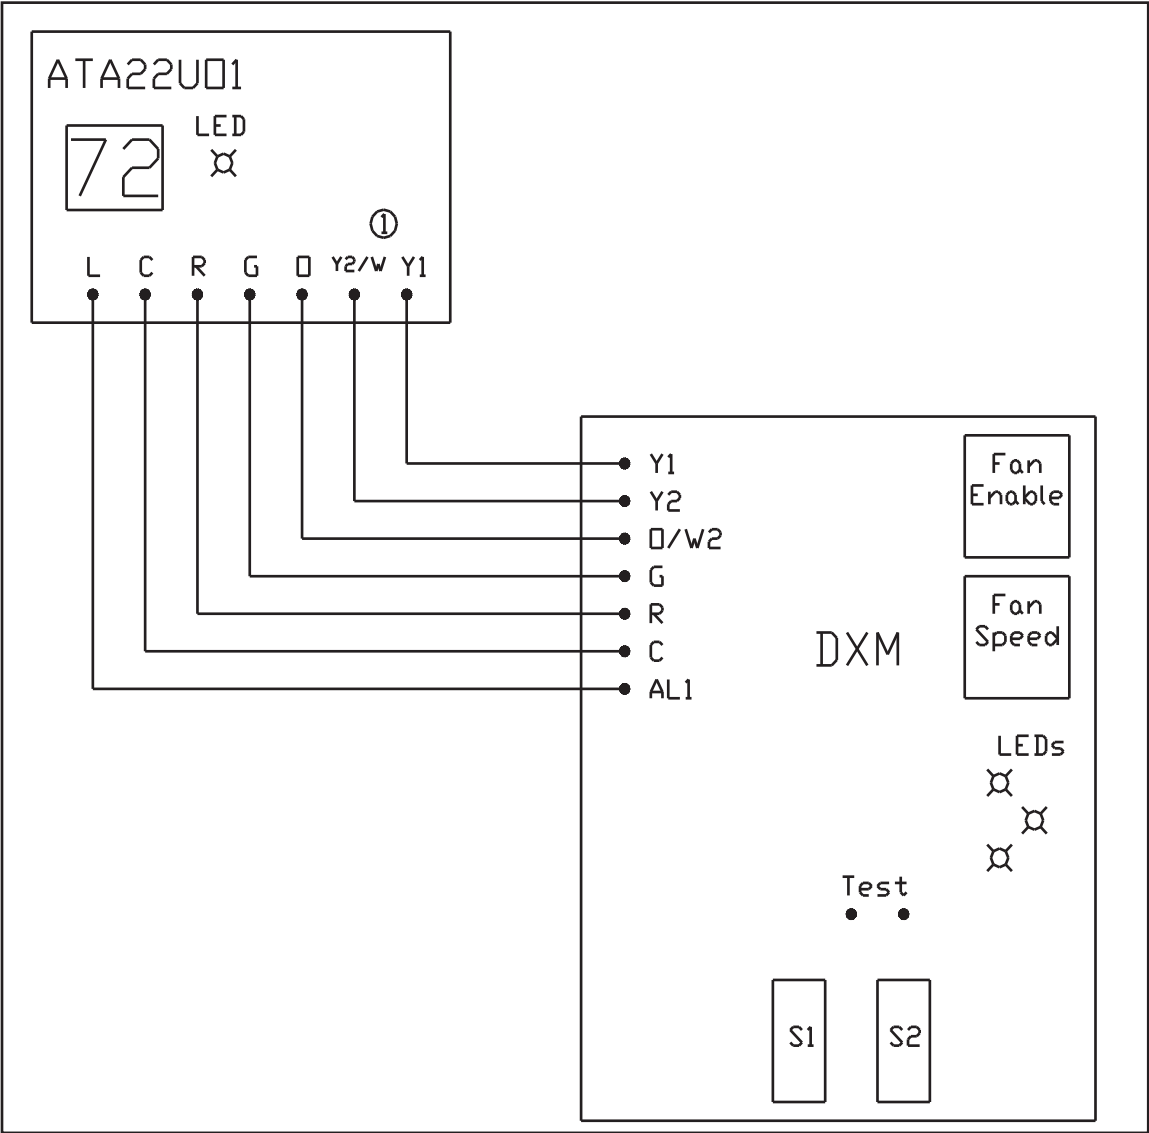

DXM-Automatic Fan Staging

DXM-Automatic Fan Staging

Notes

1) Y1, Y2/W simultaneous thermostat output will automatically upstage fan. Y1 output turns on Fan Enable relay. Y1 and Y2/W outputs turn on Fan Enable and Fan Speed relays.