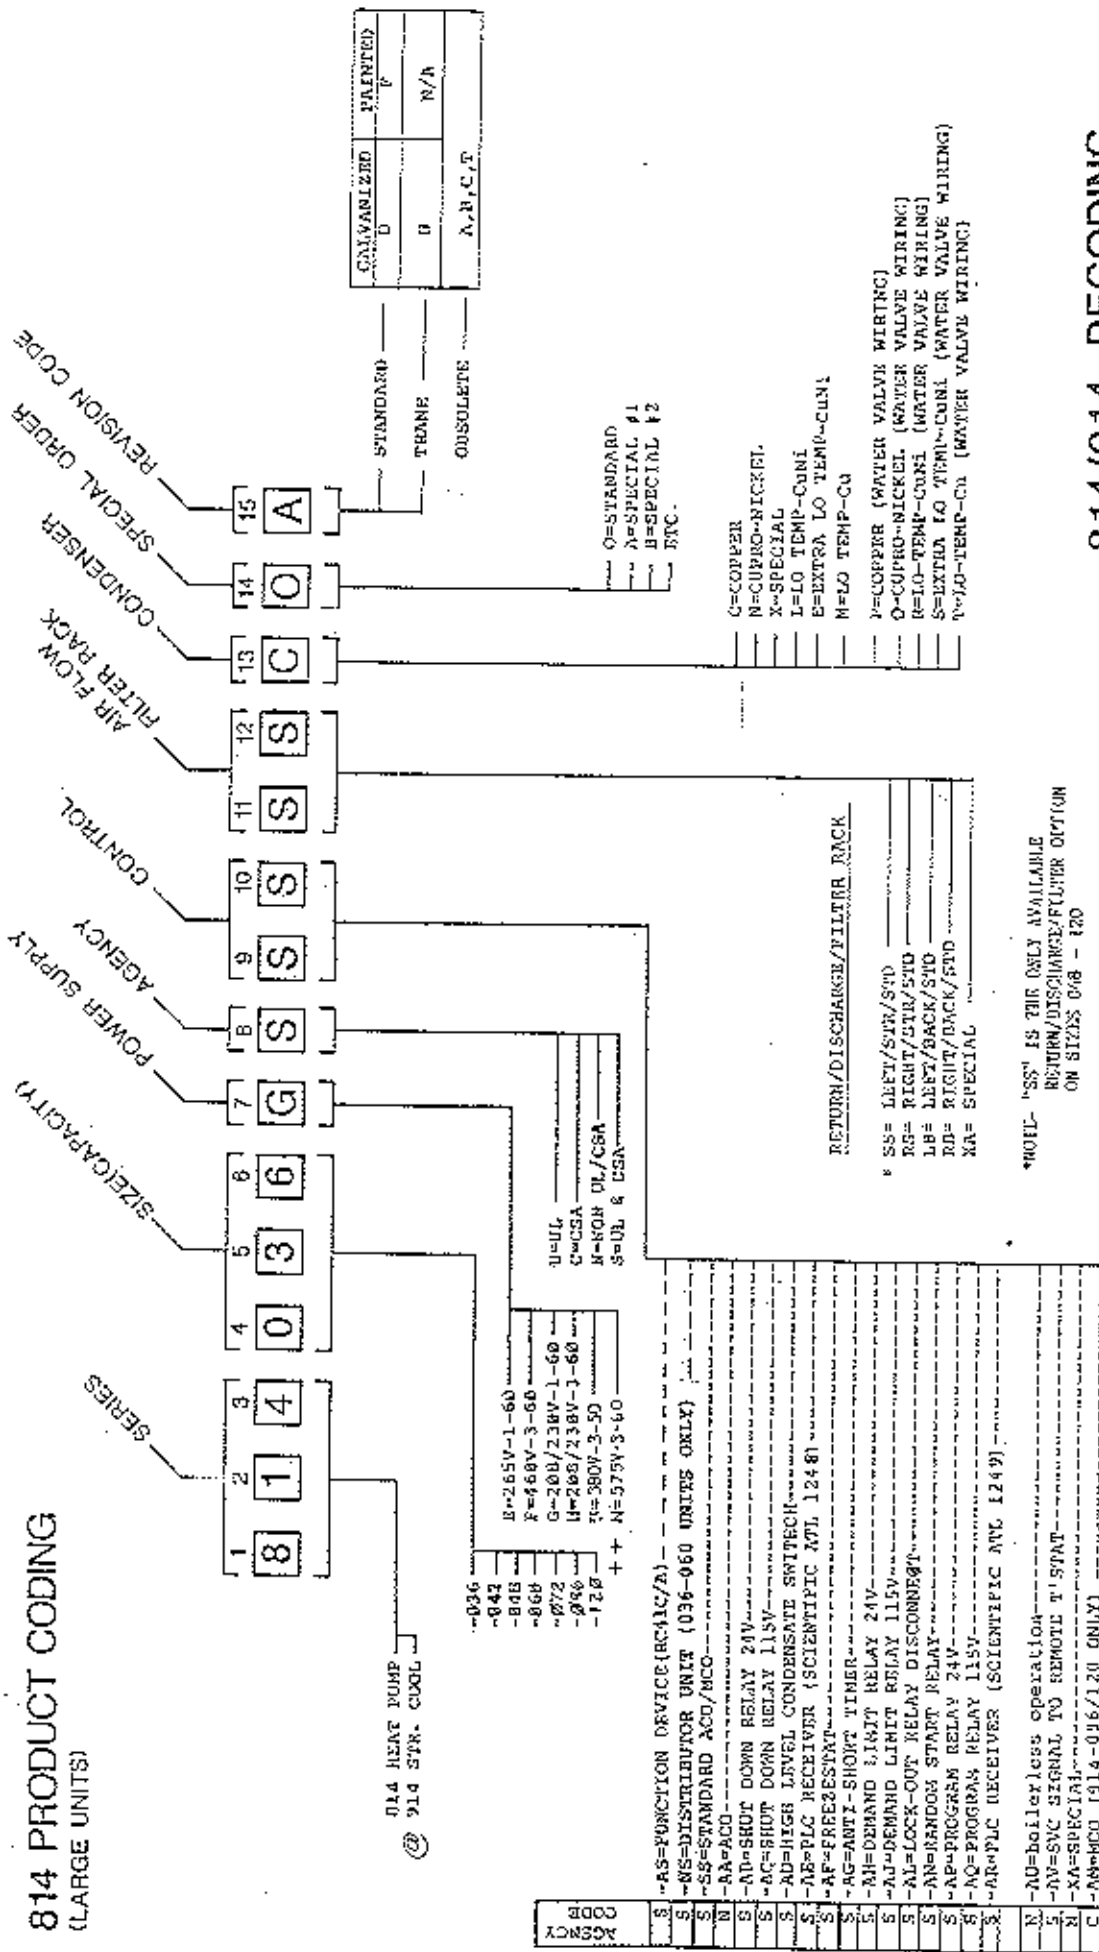

814 PRODUCT CODING (LARGE UNITS)

814/914 DECODING

68232600

REV. 13 1/3/90

+ + N VOLTAGE AVAILABLE FOR -048, 060, 090, AND -120 ONLY. N VOLTAGE IS NON UL/CSA.

Ⓢ 414 IS CSA ONLY

Ⓢ EXCEPT FOR "BA, BA, CA AND DA" ALL OPTIONS ARE ACO/MCO;
 Ⓢ REFERENCE BILLIS FOR EXACT OPTION;
 * FOR 096 & 120 SPECIALS ONLY;
 NOTE: REFER TO SHEET 2 FOR POSSIBLE STRUCTURE COMBINATIONS;

* STANDARD OPTIONS ARE NOT AVAILABLE WITH LOW TEMP AND EXTRA LOW TEMP UNITS.

1 FOR 208/240V A 240V UNIT; 2 FOR 208/240V A 240V UNIT; 3 FOR 208/240V A 240V UNIT.